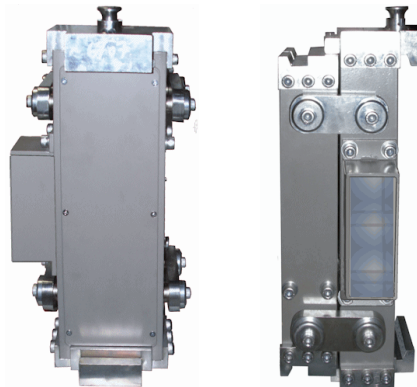

Standard Lift Trucks

**NO CABLES!**  
Eliminate the coiled cable!  
**NO Hang-ups!**  
**NO WIRES!**

**SEKO Forklift Scales**  
+ Accurate  
+ Rugged  
+ Simple  
+ Wireless

**SEKO Exclusive Total Wireless**  
**ELIMINATES**  
All Wires and Cables!

Simple and Profitable!

Bale and Barrel Clamps

Batching

Modular Independence

Simple Installation  
Unrestricted Visibility  
No Cables  
Permanent Power